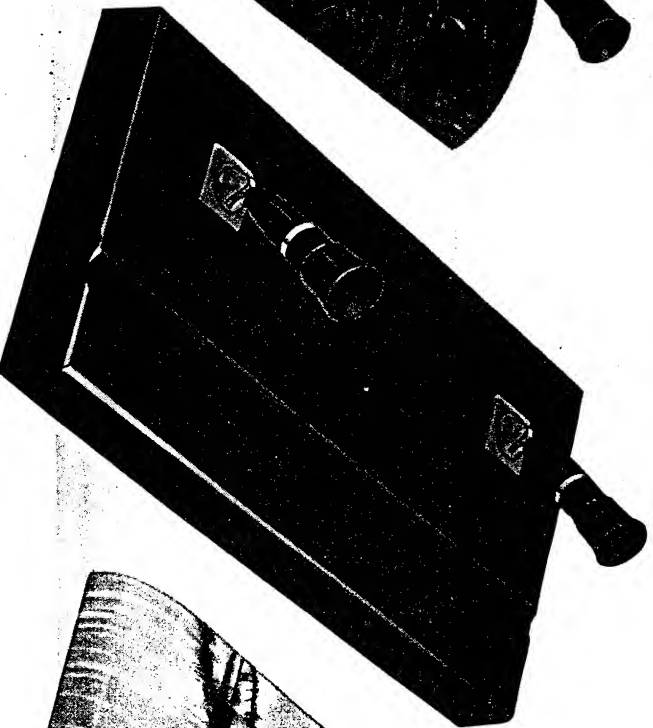

T160 BUGEF. Brown Onyx. 5 x 10 inches. Gold name plate. With Brown LIFETIME Pen and Desk Pencil $25.00. With two LIFETIME Pens $27.00.

V449 BAGNA. Green Brazilian Onyx. 5 x 10 inches. Eagle motif. Gold trim. With two Black LIFETIME Pens $30.00. With LIFETIME Pen and Desk Pencil $28.00.

T220 ADEKU. Colored Pedra de Onyx. 4 1/4 x 9 1/2 inches. Gold Pencil Grooves. With Black LIFETIME Pen and

T193 ADEGO. Black Carrara. 5 x 10 inches. Gold trim. With two Black LIFETIME Pens $25.00.